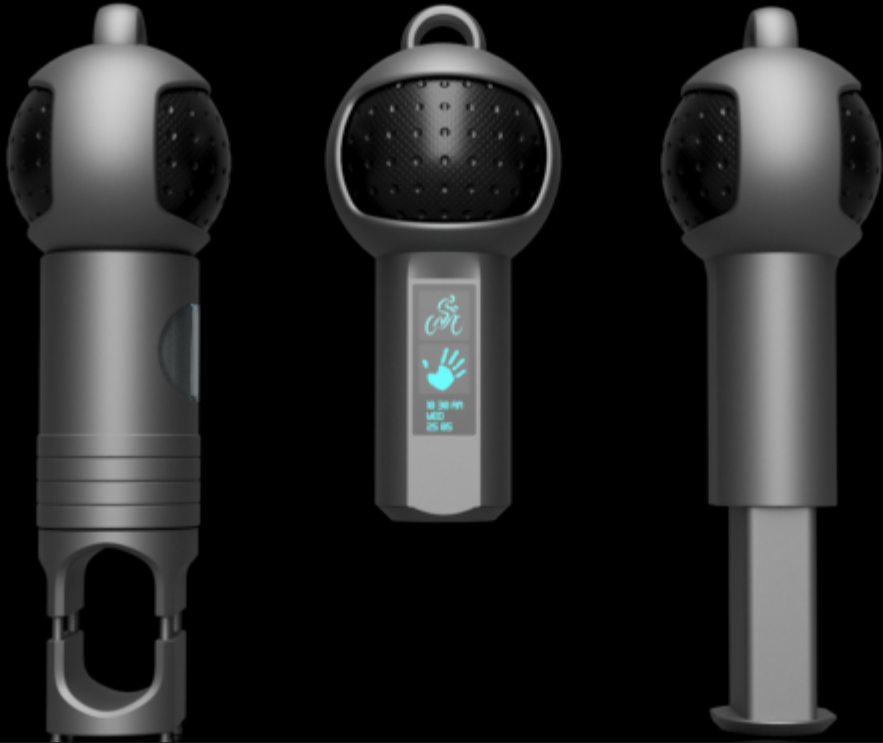

dynamo

because it won't be sunny everyday.

dynamo

This is a rollable charging design handset. You can charge it without any electricity if not available. Roll the device with your palm, attach it to the bike frame and just simply go!

dynamo

Based on the Stiletto opening and closing -mechanism.

dynamo

By: MIKON
CAD 

More info:

mikko@mikoncad.com

www.mikoncad.com