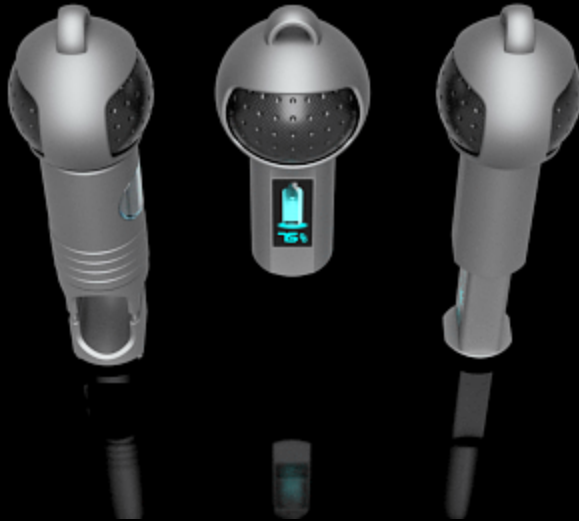

dynamo

because it won't be sunny everyday.

dynamo

This is a rollable charging design handset. You can charge it without any electricity if not available. Roll the device with your palm, attach it to the bike frame and just simply go!

dynamo

Based on the Stiletto opening and closing -mechanism.

dynamo

By: MIKON
CAD 

More info:

mikko@mikoncad.com

www.mikoncad.com